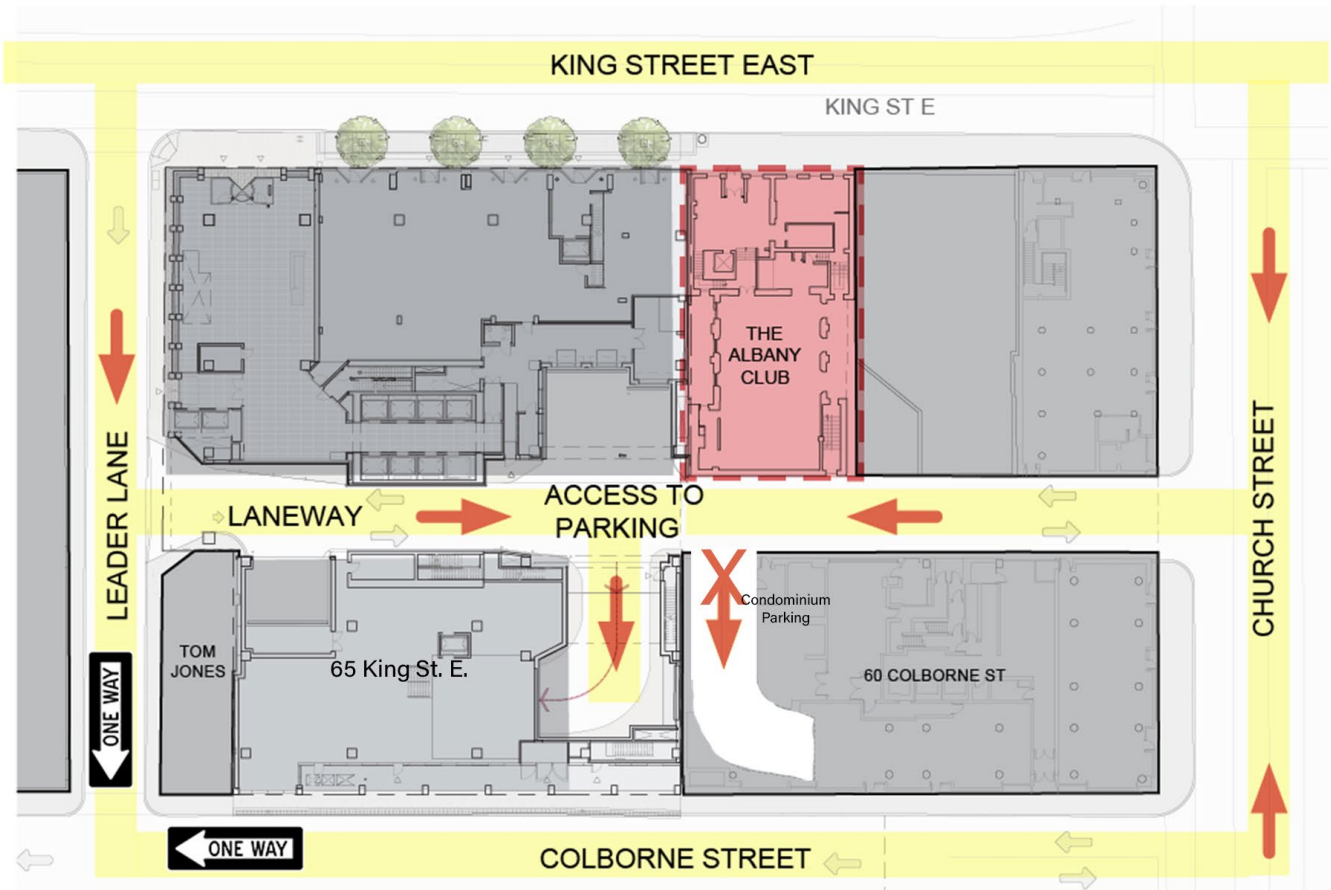

GROUND LEVEL

SHORT TERM PARKING AVAILABLE FOR ALBANY CLUB MEMBERS

P1 LEVEL ACCESS

ENTRANCE TO ALBANY CLUB BY VIDEO INTERCOM SYSTEM